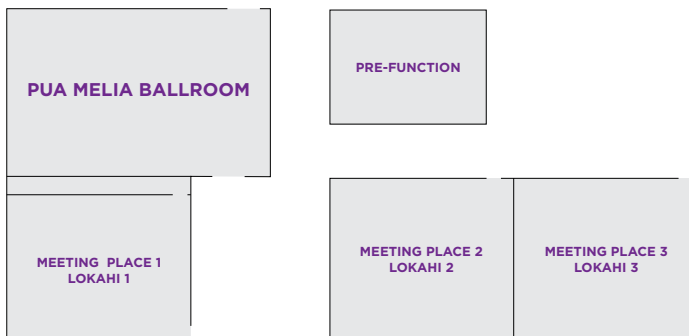

### EXPLORE

- Waikiki Beach - 2 Blocks
- Honolulu Zoo - 2 Blocks
- Ala Wai Golf Course - 6 Blocks
- Waikiki Aquarium - 6 Blocks
- Diamond Head - 1.5 Miles

NOW OVER 190 *hotel locations* AND COUNTING, SO YOU'LL NEVER HAVE  
TO SETTLE FOR ANY PLACE LESS THAN HYATT PLACE

# THE *perfect* MEETING NEEDS THE *perfect* PLACE

## ROOM DIMENSIONS & CAPACITIES

ROOM NAME	ROOM DIMENSIONS L X W X H / METERS	SQUARE FEET METERS					
			THEATER	CLASSROOM	BANQUET	CONFERENCE	RECEPTION
PUA MELIA BALLROOM	49' X 35.5' 14.9M X 10.8M	2229 679.4	150	90	100	—	150
MEETING PLACE 1 — LOKAHI 1	23' X 24' 7M X 7.3M	552 168.3	40	20	40	14	40
MEETING PLACE 2 — LOKAHI 2	23' X 19' 7M X 5.8M	437 133.2	40	28	30	14	35
MEETING PLACE 3 — LOKAHI 3	24' X 27' 7.3M X 8.2M	648 197.5	50	30	40	18	45
PRE-FUNCTION		400 121.9	—	—	—	—	45