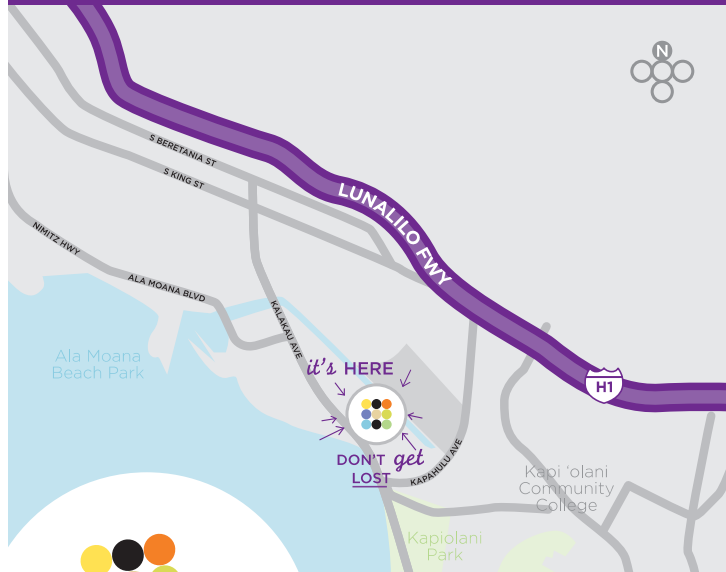

HYATT PLACE WAIKIKI BEACH

175 Paoakalani Avenue
Honolulu, HI 96815, USA
P 808 922 3861
F 808 922 3773
hyattplacewaikiki.com

TRANSPORTATION

- 9 Miles from Honolulu International Airport
- 2 Blocks from Waikiki Beach
- 1 Block from nearest major intersection