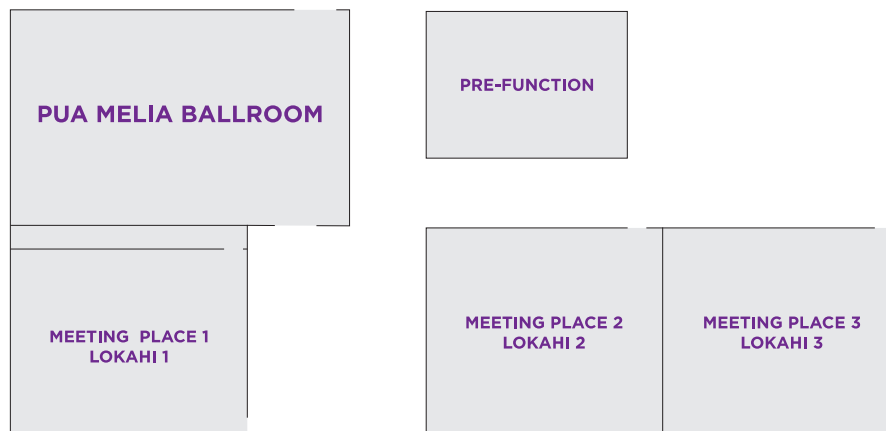

ROOMY ROOMS

- 426 guestrooms
- Hyatt Grand Bed®
- Swiveling 42" flat screen HDTV
- Hyatt Plug Panel™
- Cozy Corner is the perfect place to sit back and relax (sofa sleeper in select guestrooms)
- Mini-fridge and single-serve coffeemaker
- KenetMD™ luxury skin and hair care amenities
- Separate workspace
- In-room safe

NOW OVER 190 *hotel locations* AND COUNTING, SO YOU'LL NEVER HAVE
TO SETTLE FOR ANY PLACE LESS THAN HYATT PLACE

THE *perfect* MEETING NEEDS THE *perfect* PLACE

ROOM DIMENSIONS & CAPACITIES

ROOM NAME	ROOM DIMENSIONS L X W X H / METERS	SQUARE FEET METERS					
			THEATER	CLASSROOM	BANQUET	CONFERENCE	RECEPTION
PUA MELIA BALLROOM	49' X 35.5' 14.9M X 10.8M	2229 679.4	150	90	100	—	150
MEETING PLACE 1 — LOKAHI 1	23' X 24' 7M X 7.3M	552 168.3	40	20	40	14	40
MEETING PLACE 2 — LOKAHI 2	23' X 19' 7M X 5.8M	437 133.2	40	28	30	14	35
MEETING PLACE 3 — LOKAHI 3	24' X 27' 7.3M X 8.2M	648 197.5	50	30	40	18	45
PRE-FUNCTION		400 121.9	—	—	—	—	45